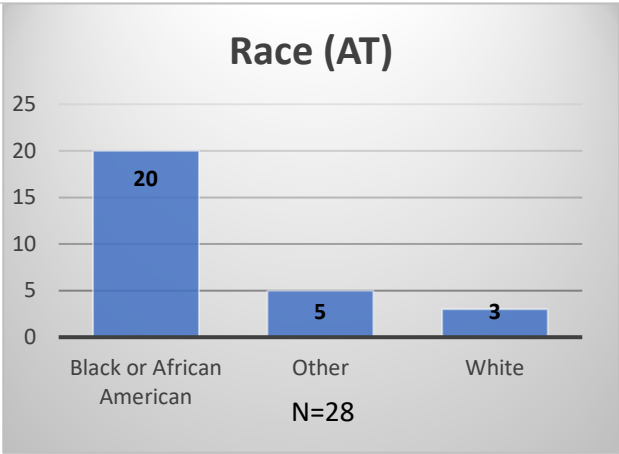

Daily Data Dashboard – November 30, 2023
Demographics for JTDC Population
Thursday Morning Midnight Count

Data sources: cFive Supervisor – Probation Population and RMIS – JTDC Population