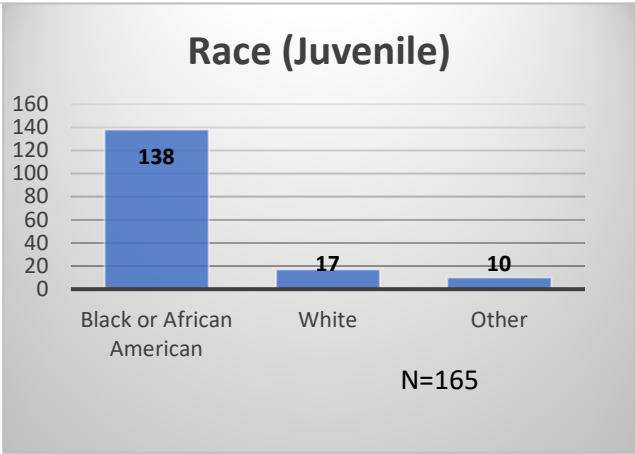

Daily Data Dashboard – November 30, 2023
Demographics for JTDC Population
Thursday Morning Midnight Count

Data sources: cFive Supervisor – Probation Population and RMIS – JTDC Population