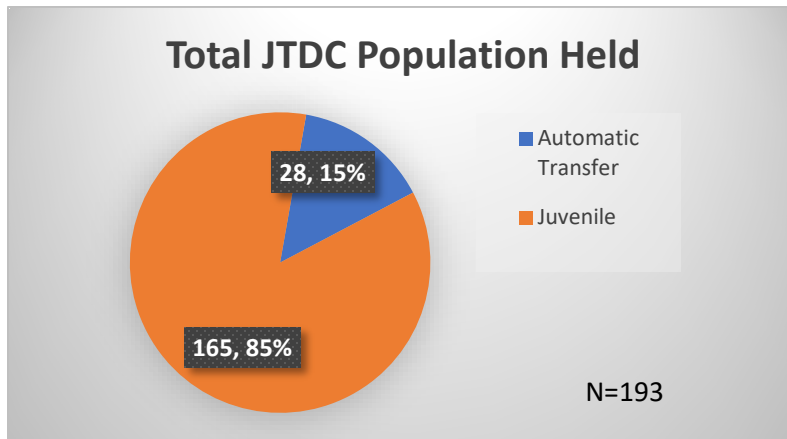

Daily Data Dashboard – November 30, 2023
Demographics for JTDC Population
Thursday Morning Midnight Count

Total # of probation Involved youth¹: 1,331

¹ Probation Active: Any youth who is pending sentencing with an active social history, has been formally placed on probation or supervision with Cook County Juvenile Probation on the date of the report.