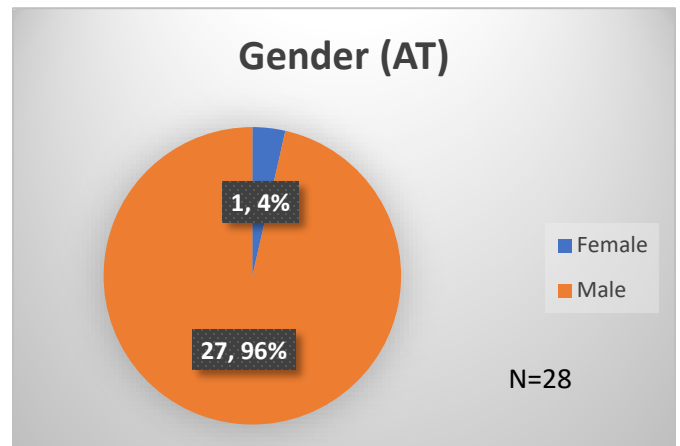

Daily Data Dashboard – November 30, 2023
Demographics for JTDC Population
Thursday Morning Midnight Count

Total # of probation Involved youth¹: 1,331

¹ Probation Active: Any youth who is pending sentencing with an active social history, has been formally placed on probation or supervision with Cook County Juvenile Probation on the date of the report.