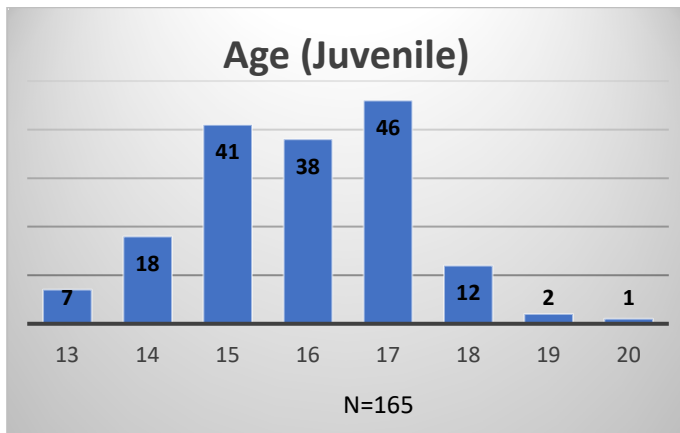

Daily Data Dashboard – November 30, 2023
Demographics for JTDC Population
Thursday Morning Midnight Count

Total # of probation Involved youth¹: 1,331

¹ Probation Active: Any youth who is pending sentencing with an active social history, has been formally placed on probation or supervision with Cook County Juvenile Probation on the date of the report.