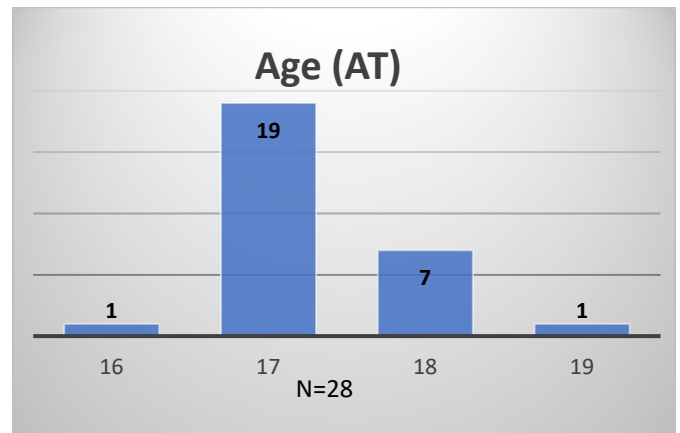

Daily Data Dashboard – November 30, 2023
Demographics for JTDC Population
Thursday Morning Midnight Count

Total # of probation Involved youth¹: 1,331

¹ Probation Active: Any youth who is pending sentencing with an active social history, has been formally placed on probation or supervision with Cook County Juvenile Probation on the date of the report.