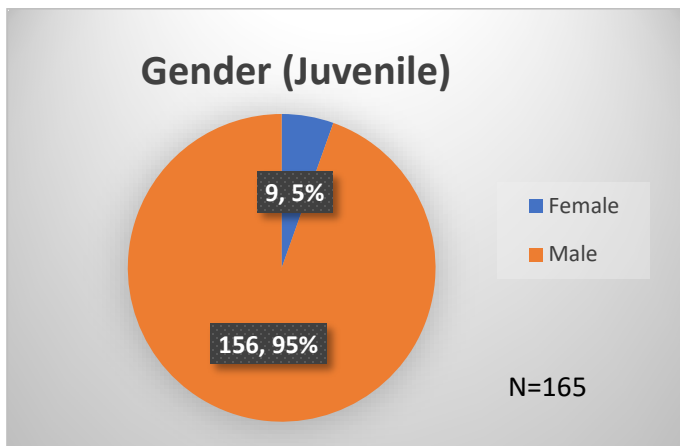

Daily Data Dashboard – November 30, 2023
Demographics for JTDC Population
Thursday Morning Midnight Count

Total # of probation Involved youth¹: 1,331

¹ Probation Active: Any youth who is pending sentencing with an active social history, has been formally placed on probation or supervision with Cook County Juvenile Probation on the date of the report.